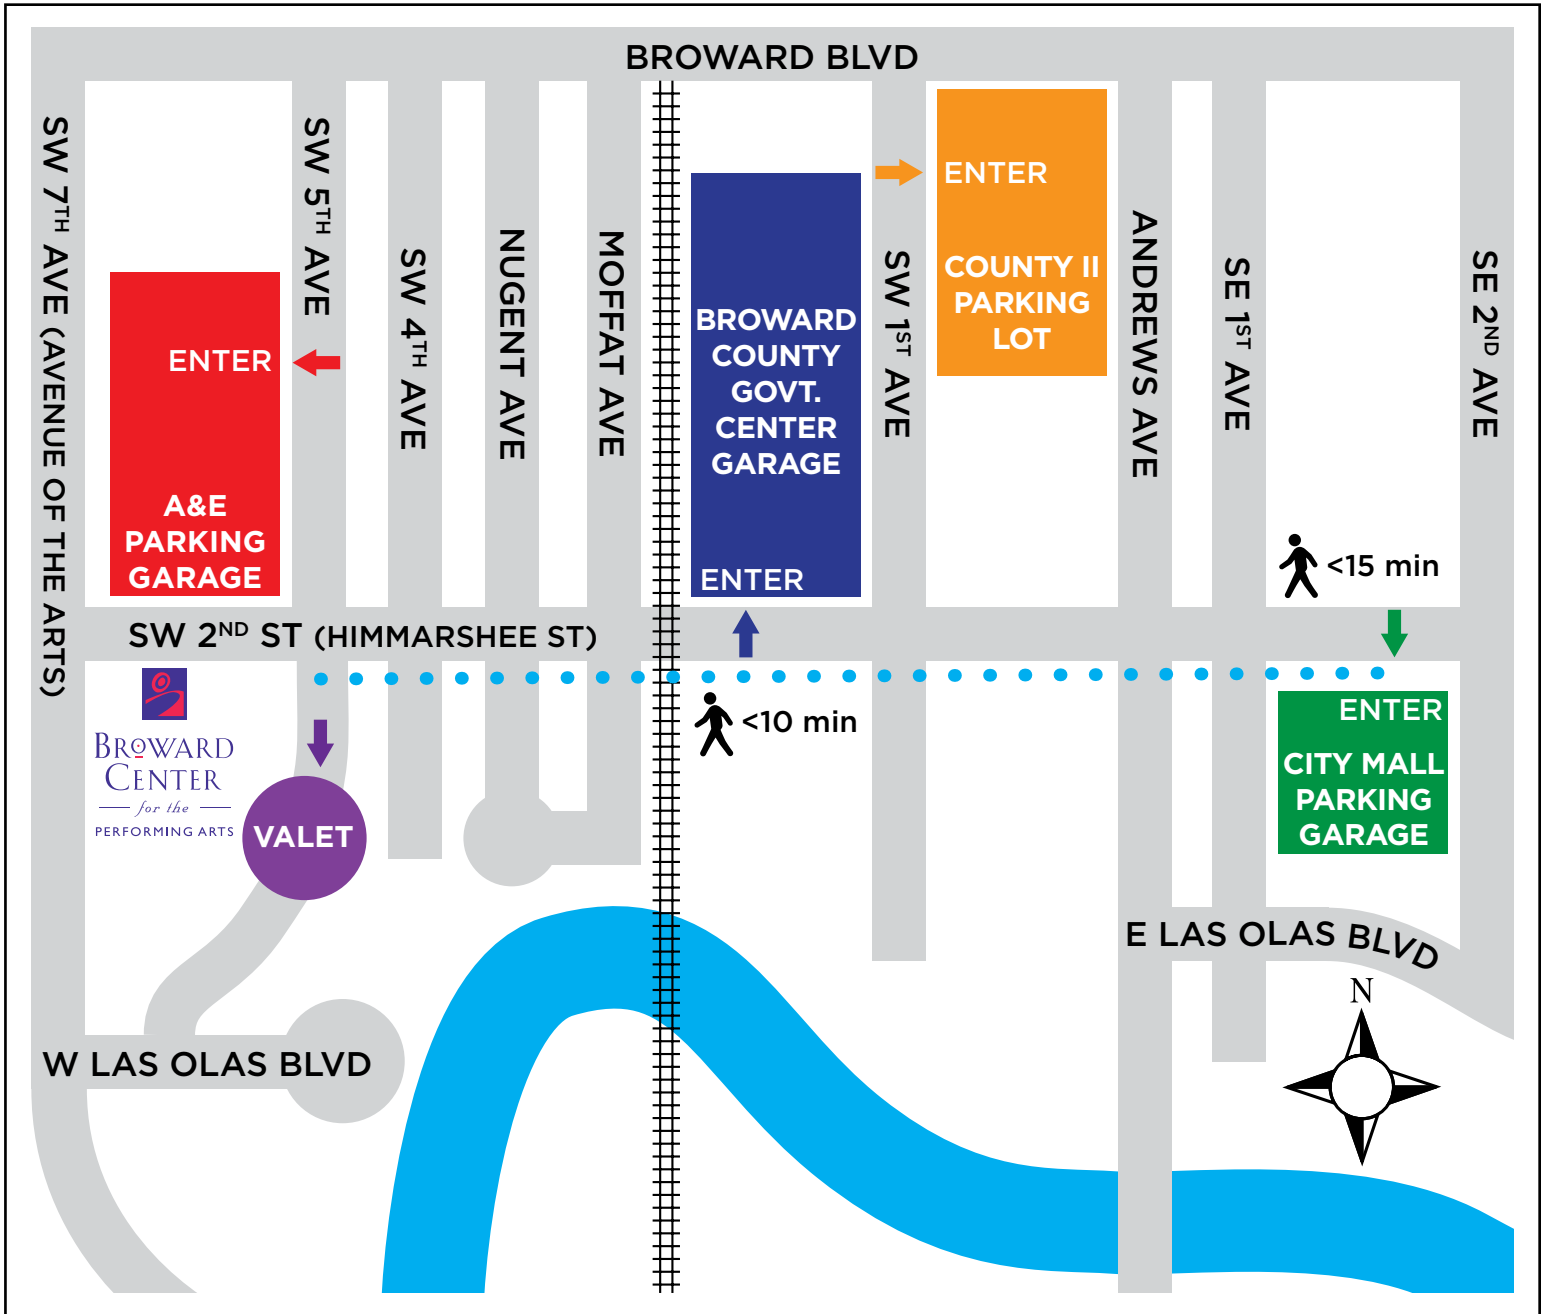

PARKING OPTIONS

201 SW 5th Avenue • Fort Lauderdale, FL 33312 • BrowardCenter.org

GARAGE	ENTRANCE	DISTANCE
A&E Parking Garage 101 SW 5th Ave.	SW 5th Ave. between Broward Blvd. and SW 2nd St.	.1 mile <5 min
Broward County Governmental Center Garage 151 SW 2nd St.	2nd St. between SW 1st Ave. and the railroad tracks	.4 miles <10 min
County II Parking Lot 80 SW 1st Ave.	SW 1st Ave. between Broward Blvd. and SW 2nd St.	.4 miles <10 min
City Park Mall Garage 150 SE 2nd St.	SE 2nd St. between SE 1st Ave. and SE 2nd Ave.	.5 miles <15 min