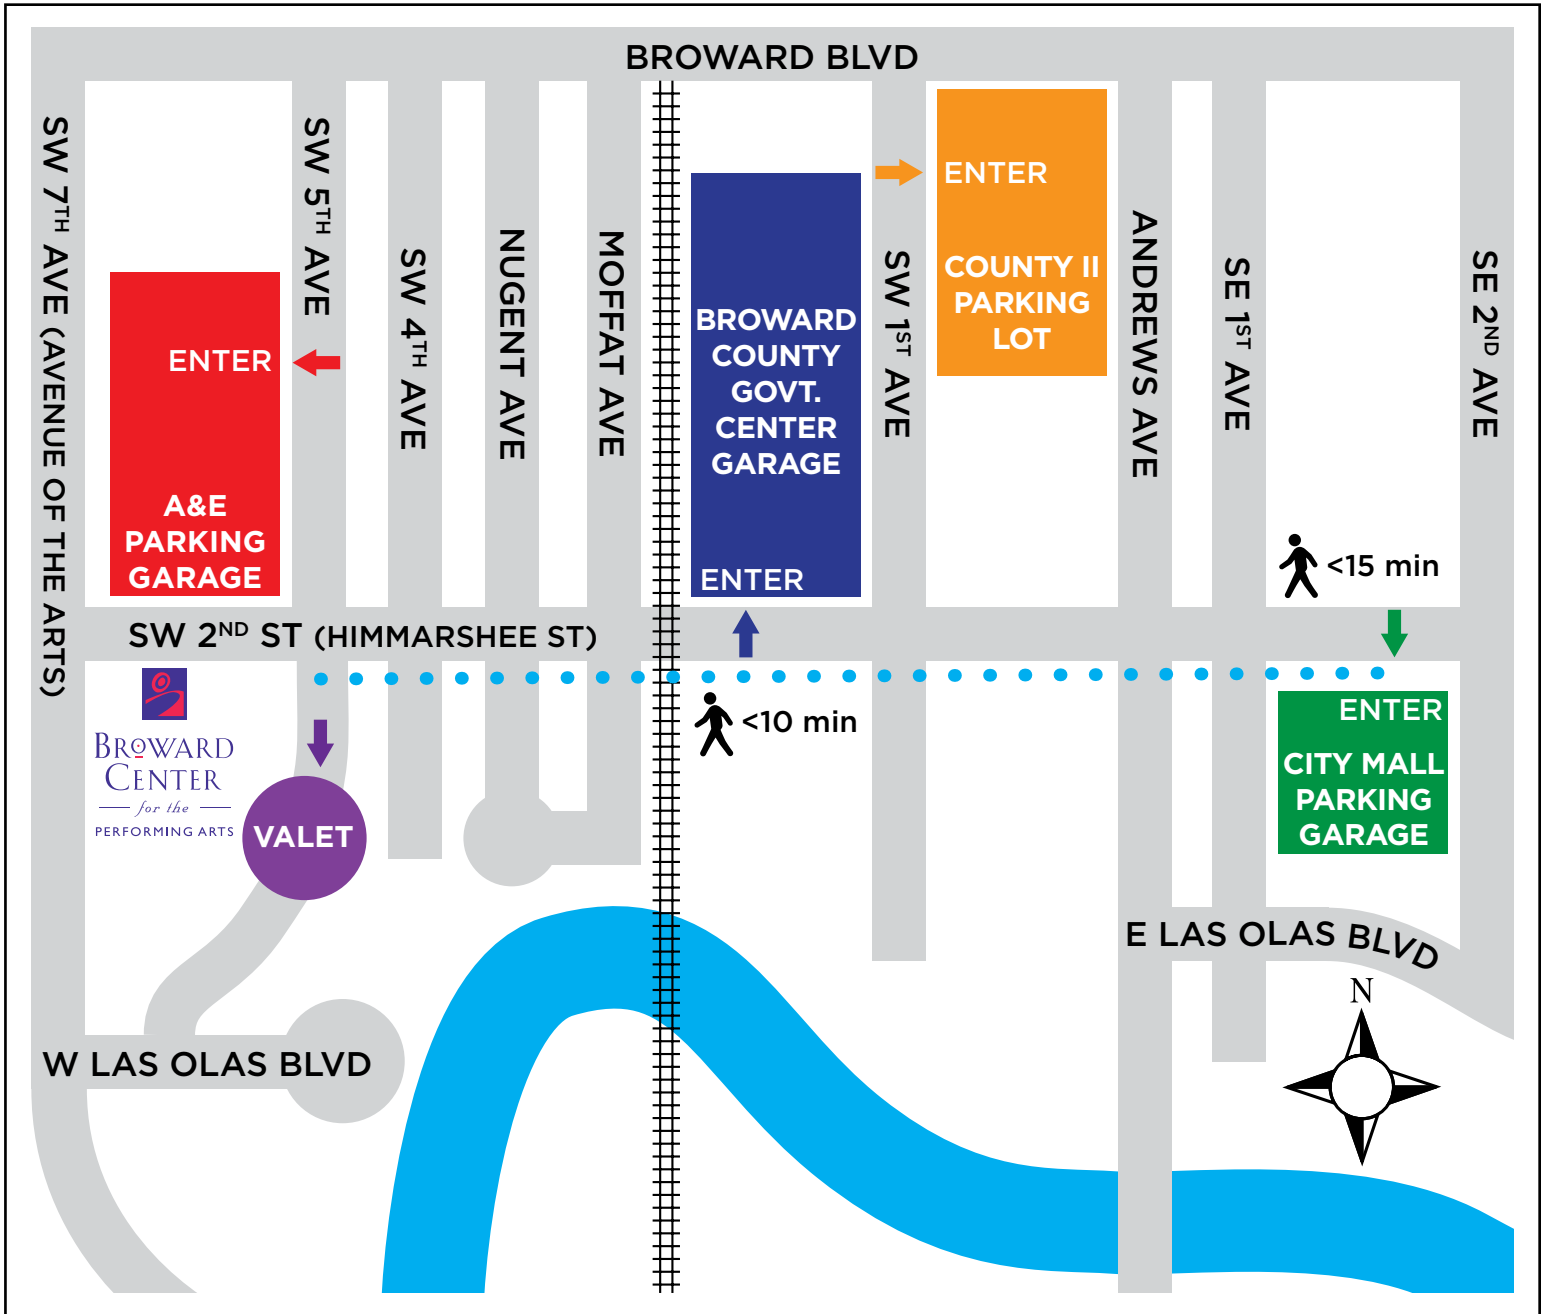

PARKING OPTIONS

201 NW 5th Avenue • Fort Lauderdale, FL 33312 • BrowardCenter.org

GARAGE	ENTRANCE	DISTANCE
A&E Parking Garage 101 SW 5th Ave.	SW 5th Ave. between Broward Blvd. and SW 2nd St.	.1 mile <5 min
Broward County Governmental Center Garage 151 SW 2nd St.	2nd St. between SW 1st Ave. and the railroad tracks	.4 miles <10 min
County II Parking Lot 80 SW 1st Ave.	SW 1st Ave. between Broward Blvd. and SW 2nd St.	.4 miles <10 min
City Park Mall Garage 150 SE 2nd St.	SE 2nd St. between SE 1st Ave. and SE 2nd Ave.	.5 miles <15 min